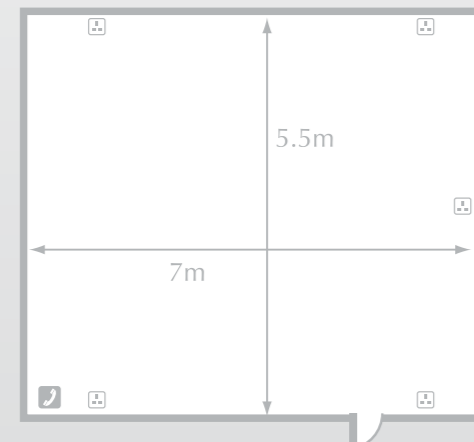

The Duchesse Suite

Boardroom

-  Power point
-  Telephone socket
-  Television socket

Description	Ceiling Height	Sq. Meters	Natural Daylight	Air Con.	Theatre	U-Shape	Class Room	Board Room	Banquet	Reception (Fork Buffet)	Floor Level
Duchesse	2.85m	112m ²	N	Y	30	15	15	20	40	30	G
Boardroom	2.85m	38.5m ²	Y	Y	N/A	N/A	N/A	10	N/A	N/A	1

Description	Ceiling Height	Sq. Meters	Natural Daylight	Air Con.	Theatre	U-Shape	Class Room	Board Room	Banquet	Reception (Fork Buffet)	Floor Level
Ballroom	2.85m	222.3m ²	Y	Y	300	125	150	100	250	350	1

The Hillcrest, Rossmore & Whitechurch Suites

- Power point
- Telephone socket
- Television socket

Description	Ceiling Height	Sq. Meters	Natural Daylight	Air Con.	Theatre	U-Shape	Class Room	Board Room	Banquet	Reception (Fork Buffet)	Floor Level
Hillcrest (Sec. 1)	2.85m	69.3m ²	Y	Y	35	15	25	20	30	35	1
Rossmore (Sec.2)	2.85m	76.5m ²	Y	Y	60	25	40	20	40	45	1
Whitechurch (Sec.3)	2.85m	76.5m ²	N	Y	60	25	45	20	50	70	1

The Morgan & Plunkett Suites

- Power point
- Telephone socket
- Television socket

Description	Ceiling Height	Sq. Meters	Natural Daylight	Air Con.	Theatre	U-Shape	Class Room	Board Room	Banquet	Reception (Fork Buffet)	Floor Level
Morgan	2.85m	70m ²	Y	Y	80	25	40	30	60	100	1
Plunkett	2.85m	38.5m ²	Y	Y	30	13	15	10	20	30	1