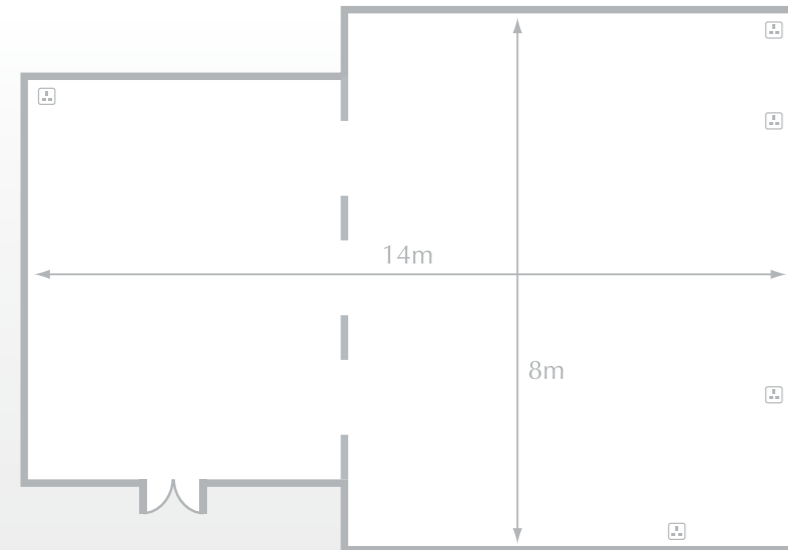

The Duchesse Suite

Boardroom

-  Power point
-  Telephone socket
-  Television socket

Description	Ceiling Height	Sq. Meters	Natural Daylight	Air Con.	Theatre	U-Shape	Class Room	Board Room	Banquet	Reception (Fork Buffet)	Floor Level
Duchesse	2.85m	112m ²	N	Y	30	15	15	20	40	30	G
Boardroom	2.85m	38.5m ²	Y	Y	N/A	N/A	N/A	10	N/A	N/A	1

Description	Ceiling Height	Sq. Meters	Natural Daylight	Air Con.	Theatre	U-Shape	Class Room	Board Room	Banquet	Reception (Fork Buffet)	Floor Level
Ballroom	2.85m	222.3m ²	Y	Y	300	125	150	100	250	350	1

The Hillcrest, Rossmore & Whitechurch Suites

- Power point
- Telephone socket
- Television socket

Description	Ceiling Height	Sq. Meters	Natural Daylight	Air Con.	Theatre	U-Shape	Class Room	Board Room	Banquet	Reception (Fork Buffet)	Floor Level
Hillcrest (Sec. 1)	2.85m	69.3m ²	Y	Y	35	15	25	20	30	35	1
Rossmore (Sec.2)	2.85m	76.5m ²	Y	Y	60	25	40	20	40	45	1
Whitechurch (Sec.3)	2.85m	76.5m ²	N	Y	60	25	45	20	50	70	1

The Morgan & Plunkett Suites

- Power point
- Telephone socket
- Television socket

Description	Ceiling Height	Sq. Meters	Natural Daylight	Air Con.	Theatre	U-Shape	Class Room	Board Room	Banquet	Reception (Fork Buffet)	Floor Level
Morgan	2.85m	70m ²	Y	Y	80	25	40	30	60	100	1
Plunkett	2.85m	38.5m ²	Y	Y	30	13	15	10	20	30	1