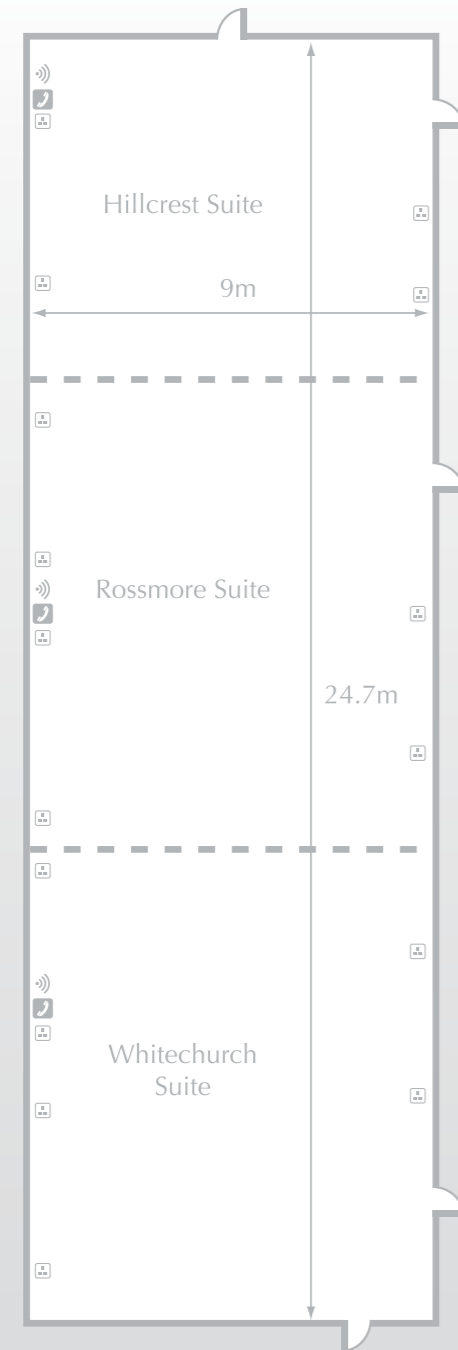

The Ballroom

- Power point
- Telephone socket
- Television socket

Description	Ceiling Height	Sq. Meters	Natural Daylight	Air Con.	Theatre	U-Shape	Class Room	Board Room	Banquet	Reception (Fork Buffet)	Floor Level
Ballroom	2.85m	222.3m²	Y	Y	300	125	150	100	250	350	1