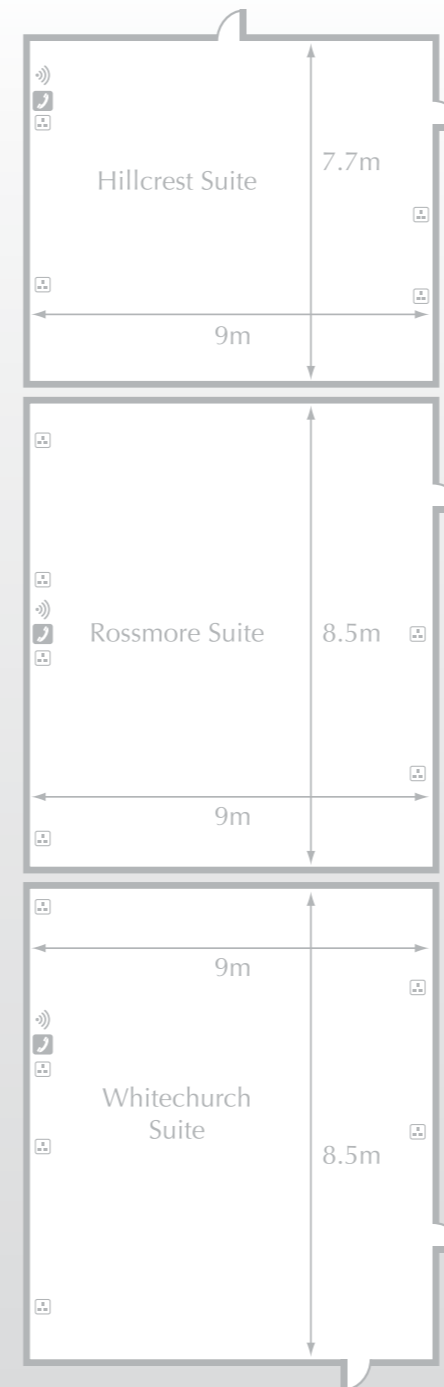

The Duchesse Suite

Boardroom

-  Power point
-  Telephone socket
-  Television socket

Description	Ceiling Height	Sq. Meters	Natural Daylight	Air Con.	Theatre	U-Shape	Class Room	Board Room	Banquet	Reception (Fork Buffet)	Floor Level
Duchesse	2.85m	112m ²	N	Y	30	15	15	20	40	30	G
Boardroom	2.85m	38.5m ²	Y	Y	N/A	N/A	N/A	10	N/A	N/A	1

Description	Ceiling Height	Sq. Meters	Natural Daylight	Air Con.	Theatre	U-Shape	Class Room	Board Room	Banquet	Reception (Fork Buffet)	Floor Level
Ballroom	2.85m	222.3m ²	Y	Y	300	125	150	100	250	350	1

The Hillcrest, Rossmore & Whitechurch Suites

- Power point
- Telephone socket
- Television socket

Description	Ceiling Height	Sq. Meters	Natural Daylight	Air Con.	Theatre	U-Shape	Class Room	Board Room	Banquet	Reception (Fork Buffet)	Floor Level
Hillcrest (Sec. 1)	2.85m	69.3m ²	Y	Y	35	15	25	20	30	35	1
Rossmore (Sec.2)	2.85m	76.5m ²	Y	Y	60	25	40	20	40	45	1
Whitechurch (Sec.3)	2.85m	76.5m ²	N	Y	60	25	45	20	50	70	1

The Morgan & Plunkett Suites

- Power point
- Telephone socket
- Television socket

Description	Ceiling Height	Sq. Meters	Natural Daylight	Air Con.	Theatre	U-Shape	Class Room	Board Room	Banquet	Reception (Fork Buffet)	Floor Level
Morgan	2.85m	70m ²	Y	Y	80	25	40	30	60	100	1
Plunkett	2.85m	38.5m ²	Y	Y	30	13	15	10	20	30	1