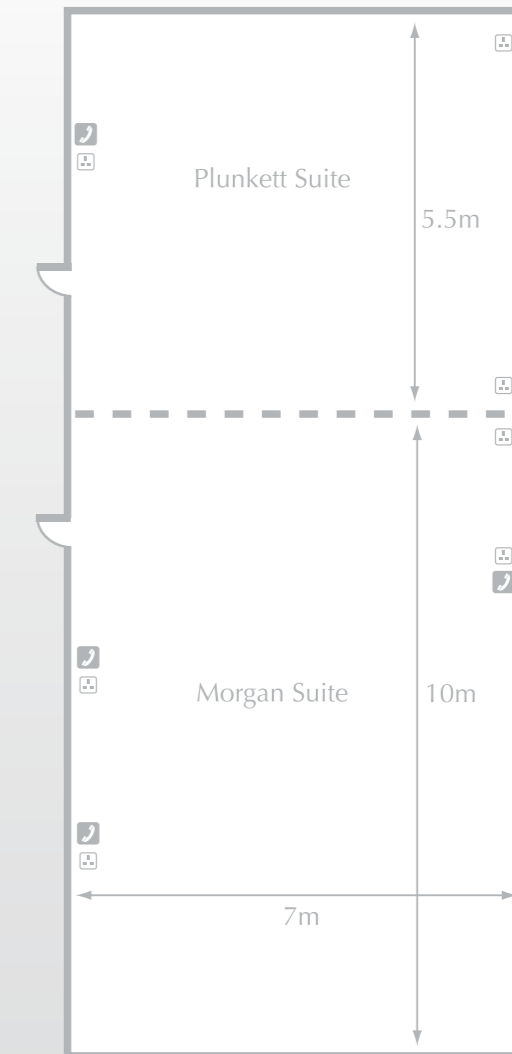

The Duchesse Suite

Boardroom

-  Power point
-  Telephone socket
-  Television socket

Description	Ceiling Height	Sq. Meters	Natural Daylight	Air Con.	Theatre	U-Shape	Class Room	Board Room	Banquet	Reception (Fork Buffet)	Floor Level
Duchesse	2.85m	112m ²	N	Y	30	15	15	20	40	30	G
Boardroom	2.85m	38.5m ²	Y	Y	N/A	N/A	N/A	10	N/A	N/A	1

Description	Ceiling Height	Sq. Meters	Natural Daylight	Air Con.	Theatre	U-Shape	Class Room	Board Room	Banquet	Reception (Fork Buffet)	Floor Level
Ballroom	2.85m	222.3m ²	Y	Y	300	125	150	100	250	350	1

The Hillcrest, Rossmore & Whitechurch Suites

- Power point
- Telephone socket
- Television socket

Description	Ceiling Height	Sq. Meters	Natural Daylight	Air Con.	Theatre	U-Shape	Class Room	Board Room	Banquet	Reception (Fork Buffet)	Floor Level
Hillcrest (Sec. 1)	2.85m	69.3m ²	Y	Y	35	15	25	20	30	35	1
Rossmore (Sec.2)	2.85m	76.5m ²	Y	Y	60	25	40	20	40	45	1
Whitechurch (Sec.3)	2.85m	76.5m ²	N	Y	60	25	45	20	50	70	1

The Morgan & Plunkett Suites

- Power point
- Telephone socket
- Television socket

Description	Ceiling Height	Sq. Meters	Natural Daylight	Air Con.	Theatre	U-Shape	Class Room	Board Room	Banquet	Reception (Fork Buffet)	Floor Level
Morgan	2.85m	70m ²	Y	Y	80	25	40	30	60	100	1
Plunkett	2.85m	38.5m ²	Y	Y	30	13	15	10	20	30	1