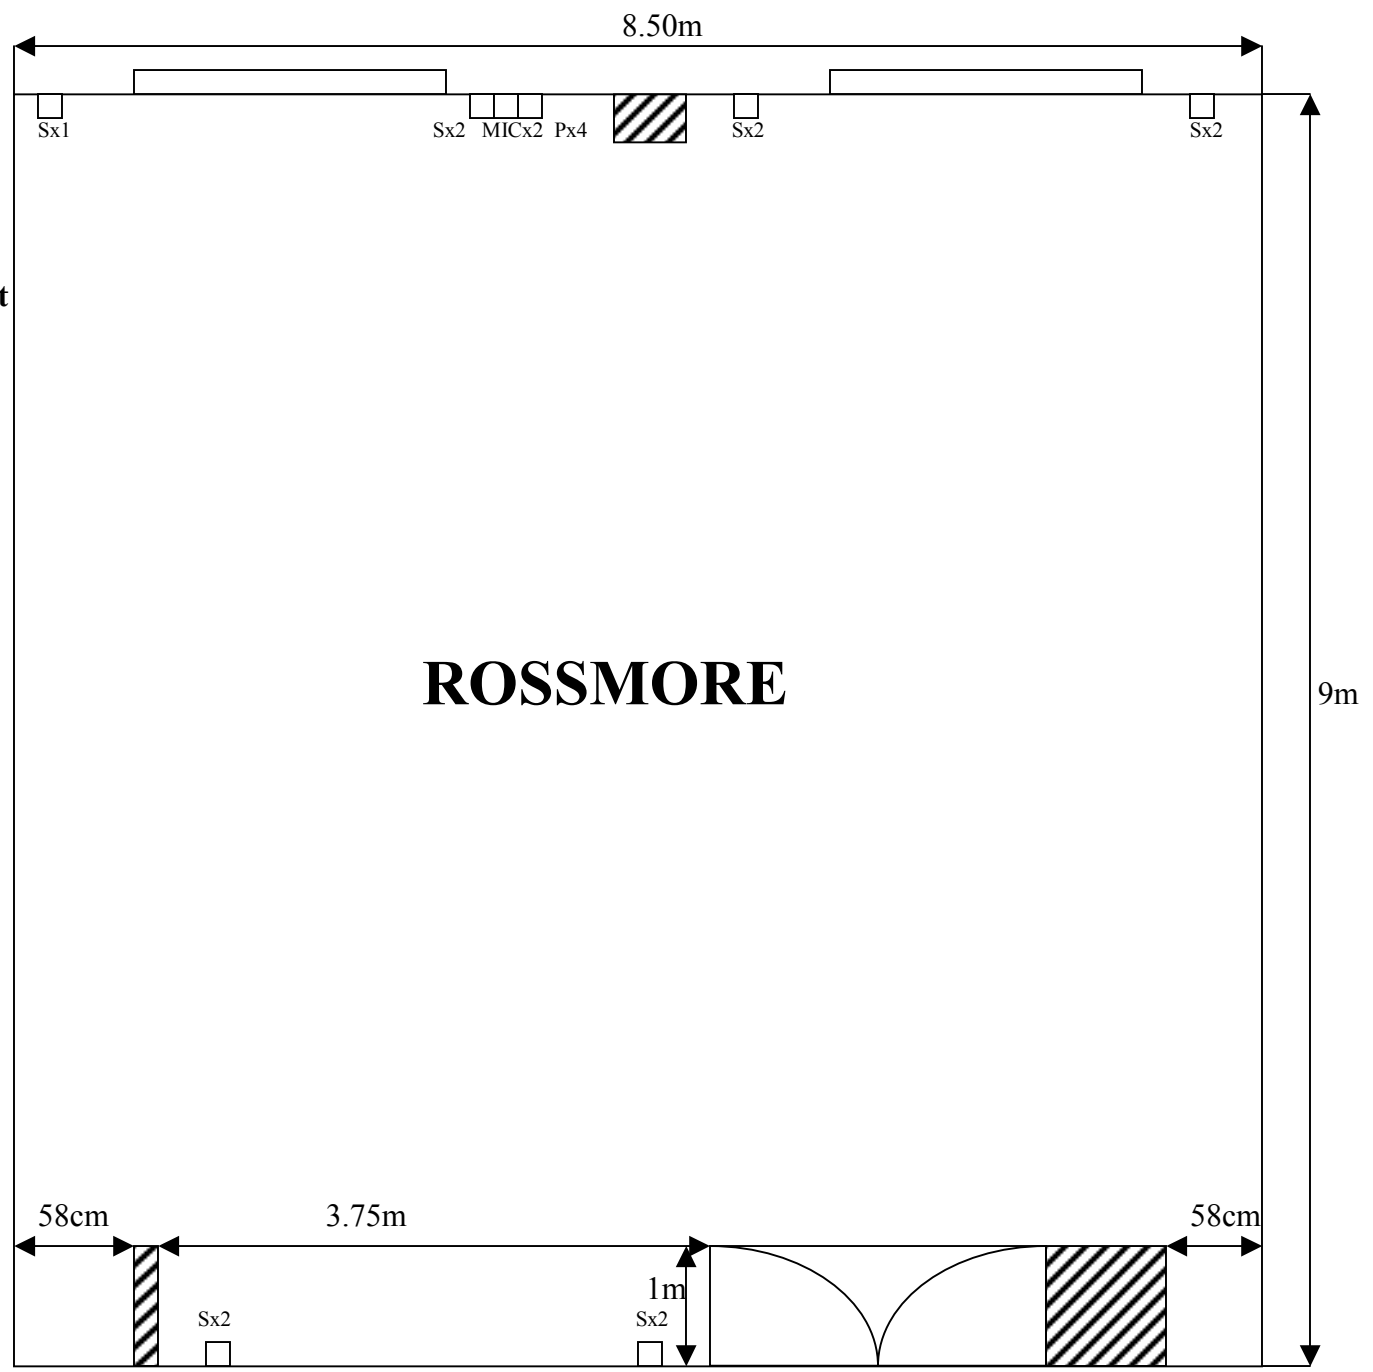

HEIGHT – 2.85m

S – socket

P – phone line

MIC – microphone socket

ROSSMORE

9m

8.50m

58cm

3.75m

58cm

1m

Sx1

Sx2

MICx2

Px4

Sx2